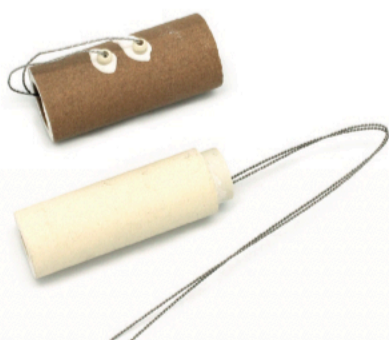

PONTAS P/ FERRO DE SOLDAR
SOLDERING IRON TIPS

REF.	PONTA/ TIP	WATT		€
A 21201290	CINZEL/ CHISEL	15	01	4,25
B 21203250	CINZEL/ CHISEL	30	01	2,10

PONTAS P/ PISTOLA DE SOLDAR
SOLDERING GUN TIPS

REF.	WATT		€
21206423	60 - 75	01	1,40
21940363	60 - 75	01	2,70
21206789	100	01	1,50

PONTAS P/ FERRO DE SOLDAR
SOLDERING IRON TIPS

REF.	WATT		€
21208260	60 - 80 - 100	01	4,15
21215260	150 - 200	01	7,50

PONTA EM COBRE
COPPER TIPS

REF.	MODELO/ MODEL	WATT		€
21250200	250010	500	01	58,05

RESISTÊNCIA FERRO DE SOLDAR
SOLDERING IRONS RESISTOR